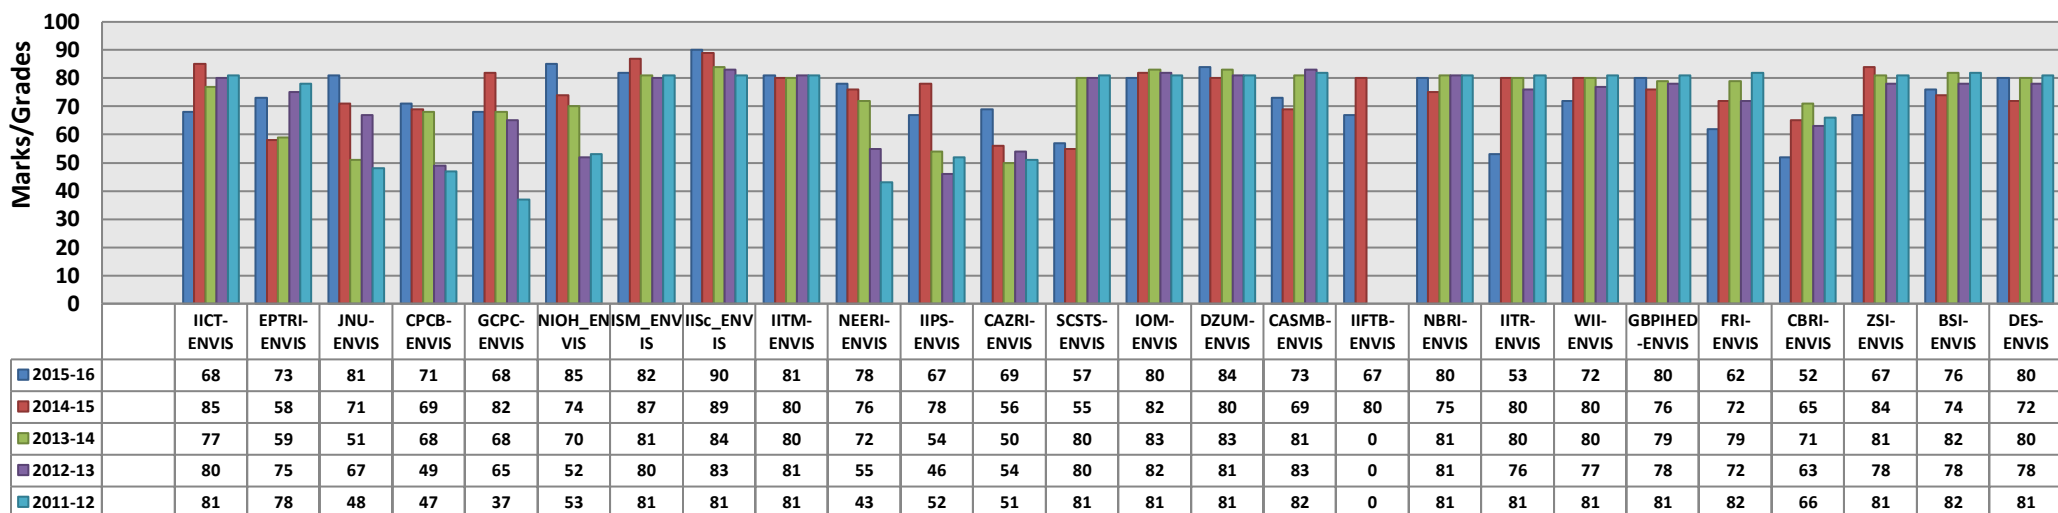

## National Level Evaluation Performance of all Subject Specific ENVIS Centres of India

Source: ENVIS Secretariat, MoEF&CC: <https://drive.google.com/file/d/0B3P37LQv7rLwUGNCbzq1QW9UNkk/view>